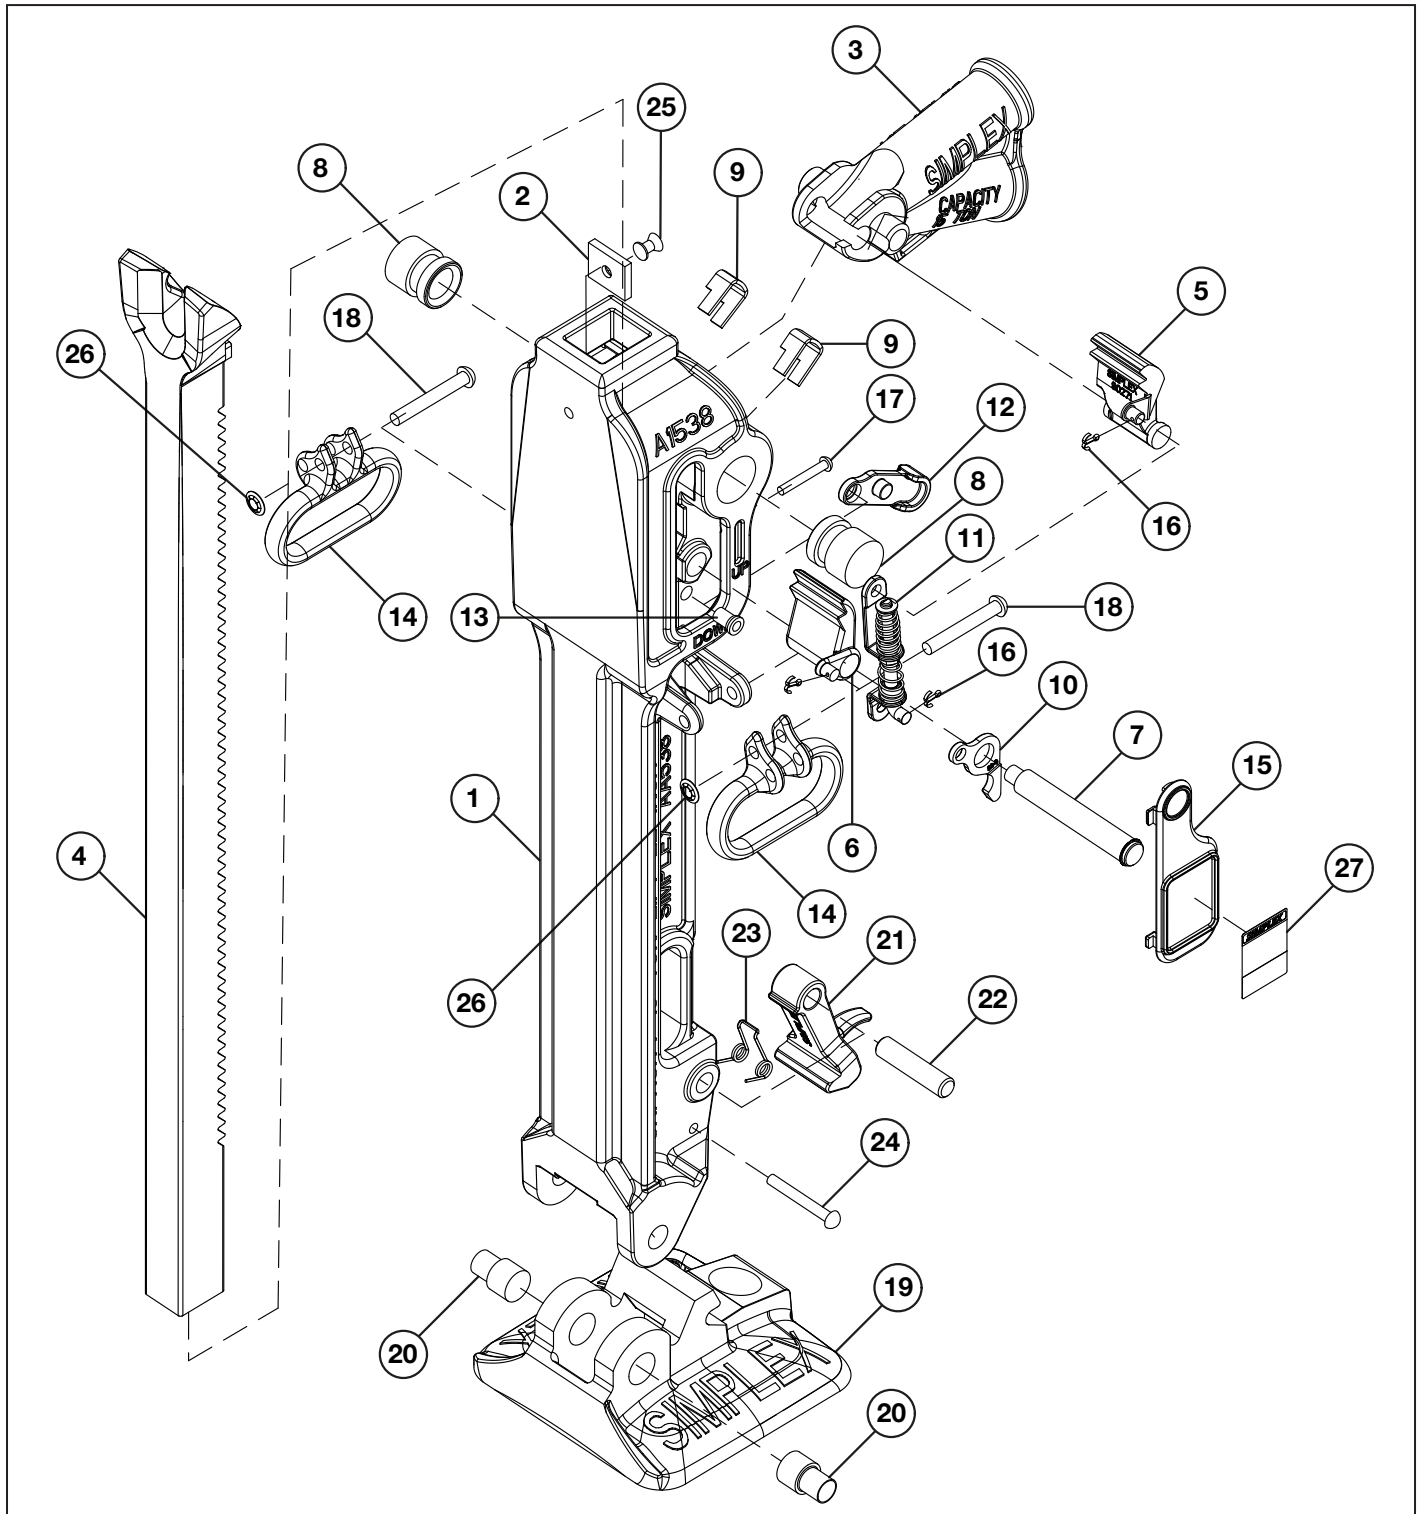

Repair Parts Sheet

Ratchet Jack RJA1538

54052 Rev. D 03/2019

Simplex recommends that all kit components be installed to insure optimum performance of the repaired product.

Repair Parts List			
Item No.	Part Number	Qty.	Description
	RJA1538		
1	N/A	1	Housing - Not serviceable
2	★	1	Wearing Plate
3	90709	1	Lever Socket (Dbl. Rounded)
4	90710	1	Rack Bar
5	90271	1	Lifting Pawl
6	90272	1	Retaining Pawl
7	*	1	Retaining Pawl Pin Assembly
8	★	2	Trunion Bearing
9	★ *	2	Trunion Bearing Key
10	90275	1	Spring Link Lever
11	★	1	Spring Link Complete
12	90970	1	Reversing Lever
13	*	1	Reversing Lever Rivet
14	41192	2	Handle
15	90250	1	Side Plate
16	★ *	3	Cotter Pin
17	*	1	Side Plate Rivet
18	*	2	Handle Rivet
19	91046	1	Base
20	*	2	Base Pin
21	90574	1	Base Locking Pawl
22	90575	1	Base Locking Pawl Pin
23	90576	1	Base Locking Pawl Spring
24	*	1	Rivet Round Head
25	*	1	Wearing Plate Rivet
26	*	2	Retainer
27	★	1	Capacity and Instruction Label