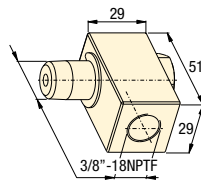

Hydraulic Oil, Manifolds and Fittings

3/8" Swivel Connector

360 degree swivel coupler for optimal orientation of the hydraulic connection on cylinders, pumps and hoses.
Order Model Number. XSC1

**A, AM
BFZ
FZ
HF
Series**