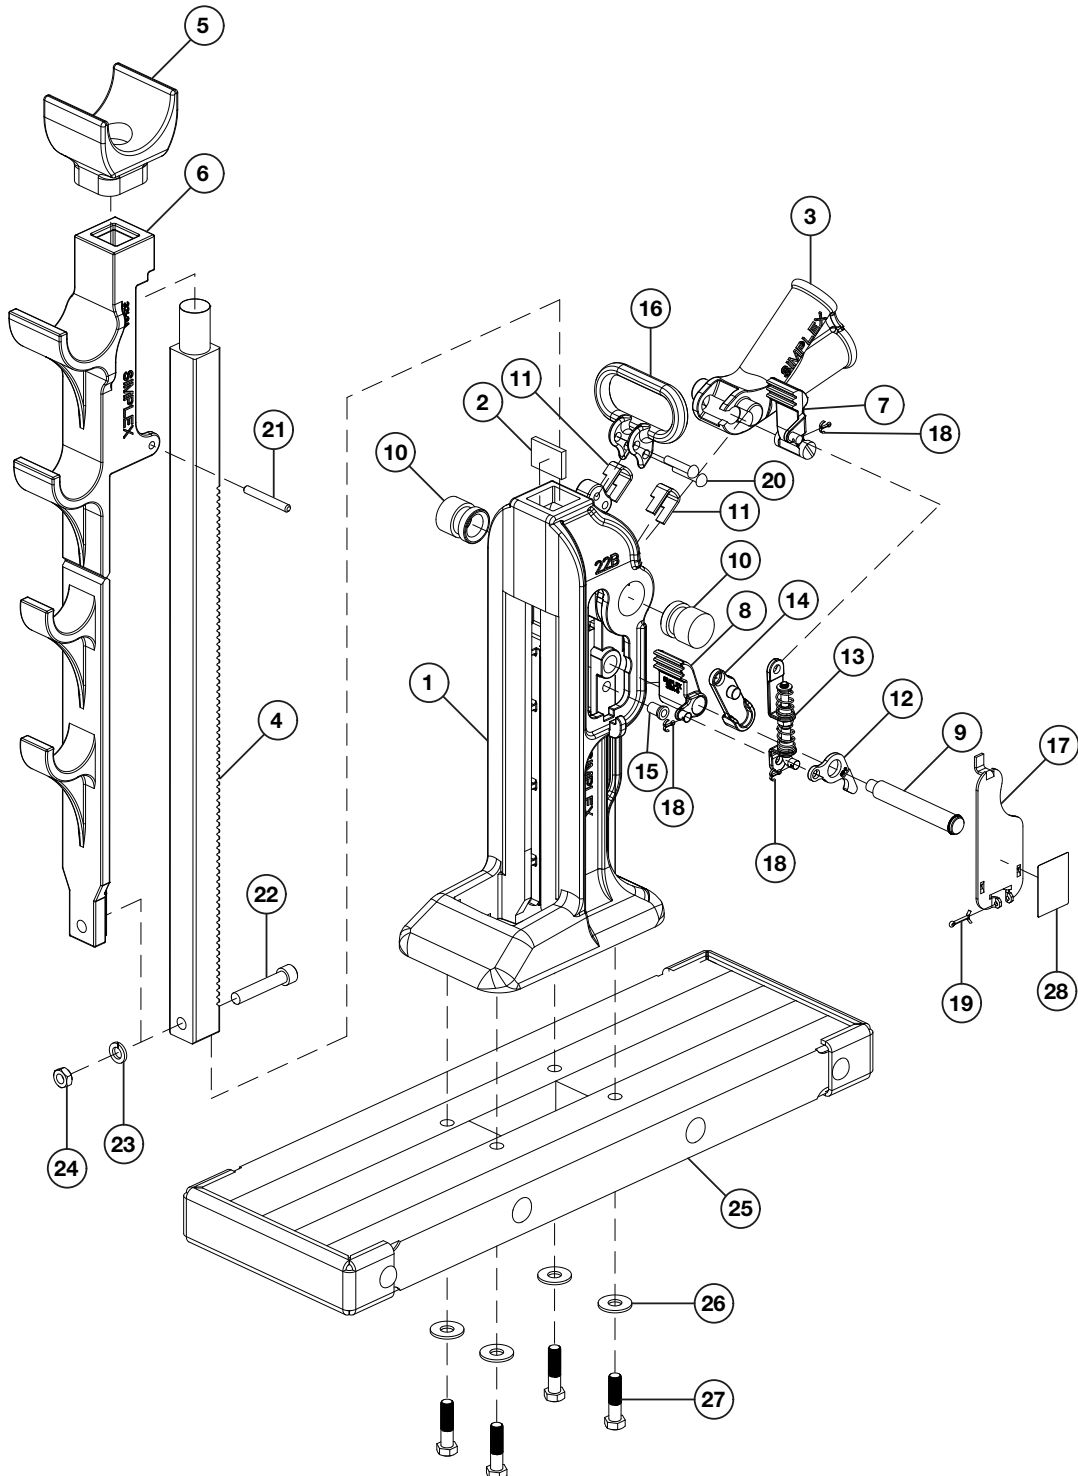

Repair Parts Sheet

Reel Jack CR321B

TD101 Rev. D 10/2021

Simplex recommends that all kit components be installed to insure optimum performance of the repaired product.

Repair Parts List			
Item No.	Part Number	Qty.	Description
	CR321B		
1	N/A	1	Housing - Not Serviceable
2	★	1	Wearing Plate
3	90586	1	Lever Socket (Dbl. Rounded)
4	89091	1	Rack Bar
5	90608	1	Cap
6	90606	1	Shoe Assembly
7	90588	1	Lifting Pawl
8	90589	1	Retaining Pawl
9	90273	1	Retaining Pawl Pin Assembly
10	★	2	Trunnion Bearing
11	★	2	Trunnion Bearing Key
12	90275	1	Spring Link Lever
13	★	1	Spring Link Complete
14	90970	1	Reversing Lever
15	90440	1	Reversing Lever Rivet
16	41192	1	Handle
17	90965	1	Side Plate
18	★	3	Cotter Pin
19	93781	1	Side Plate Cotter Pin
20	93898	2	Handle Rivet
21	90607	1	Shoe Pin
22	93603	1	Screw Socket Hex Head
23	93946	1	Lockwasher
24	93879	1	Hex Nut
25	90604	1	Base
26	93926	4	Washer
27	88594	4	Hex Head Screw
28	★	1	Capacity and Instruction Label

★ - Indicates parts included in 40562 Repair Kit
Replacement Decals available in CRSERIESDK Kit
N/A - Not Available.

N86 W12500 Westbrook Crossing
Menomonee Falls, WI 53051
Phone - USA Only: 1 (800) 323-9114
Phone - Inside/Outside USA: 1 (262) 293-1575
Fax: 1 (262) 597-1127
www.tksimplex.com